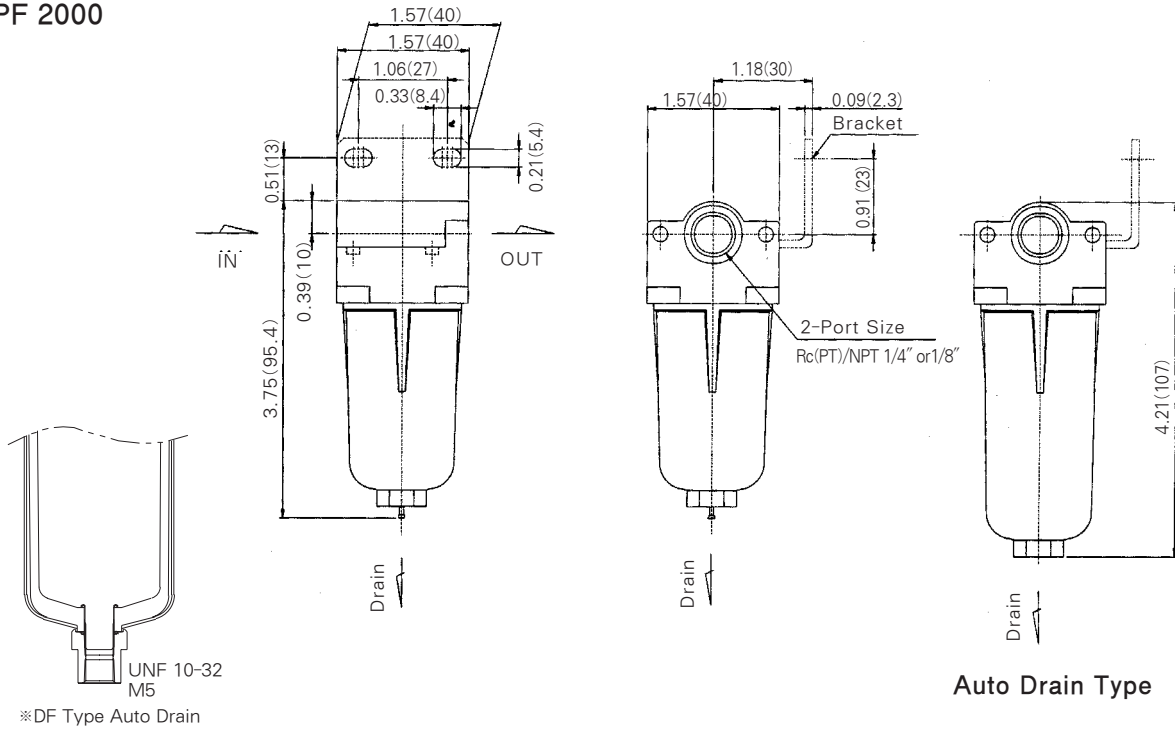

TAD

PER

EP

Series PF

Dimensions

inch(mm)

PF 2000

PF 3000

Dimensions

inch(mm)

PF 4000

* Maintenance Space

With Auto Drain(Float type)

- PC
- PF
- PFH
PFU
- PR
- PL
- PW
- SH
- TDF
- TAD
- PER
- EP

PF5000

Auto Drain Type