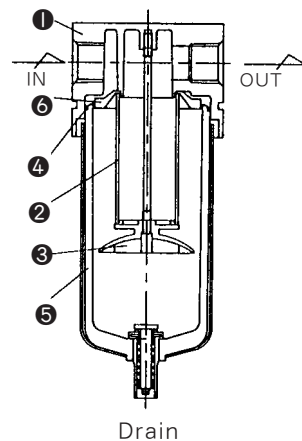

7 Option
Blank : None(Standard Type)
XC16 : Copper-free

Construction/Parts List

PF 2000

PF 3000

PF 4000/PF 5000

Main Parts

No.	Name	PF Material		Note
		PF2000	PF3000 · 4000 · 5000	
①	Body	Zinc Die cast	Aluminum Die Cast	Baked Enamel Painting(Powder Coating)

Parts List

No.	Name	Part No.			
		PF2000	PF3000	PF4000	PF5000
②	Filter Element	PF2000-05-6034	TAF3000-05-6004	TAF4000-05-6000	TAF4000-05-6000
③	Baffle	-	-	-	-
④	O-ring	-	-	-	-
⑤	Bowl Assembly	PF2000-07-6034	TAF3000-07-6004	TAF4000-07-6000	PF5000-07-6071
⑥	Deflector	-	-	-	-