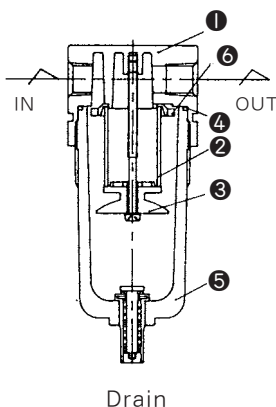

Construction/Parts List

PF 2000

PF 3000

Main Parts

No.	Name	PF Material		Note
		PF2000	PF3000 · 4000 · 5000	
①	Body	Zinc Die cast	Aluminum Die Cast	Baked Enamel Painting(Powder Coating)

Parts List

No.	Name	Part No.			
		PF2000	PF3000	PF4000	PF5000
②	Filter Element	PF2000-05-6034	TAF3000-05-6004	TAF4000-05-6000	TAF4000-05-6000
③	Baffle	-	-	-	-
④	O-ring	-	-	-	-
⑤	Bowl Assembly	PF2000-07-6034	TAF3000-07-6004	TAF4000-07-6000	PF5000-07-6071
⑥	Deflector	-	-	-	-

PC

PF

PFH
PFU

PR

PL

PW

SH

TDF

TAD

PER

EP