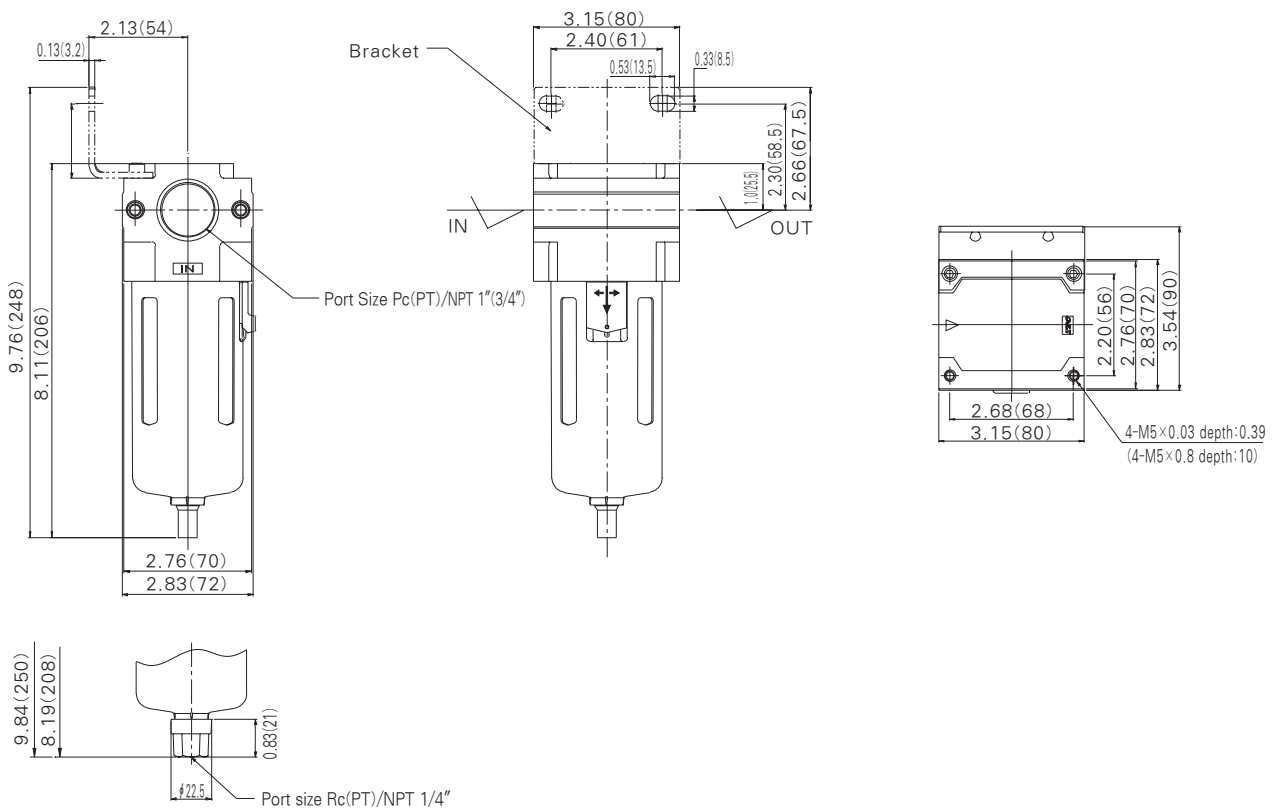

Dimensions

inch(mm)

PF 4000

* Maintenance Space

With Auto Drain(Float type)

- PC
- PF
- PFH
PFU
- PR
- PL
- PW
- SH
- TDF
- TAD
- PER
- EP

PF5000

Auto Drain Type