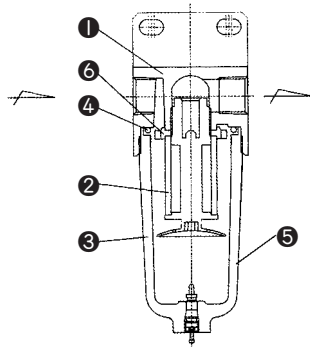

Construction/Parts List

PF 2000