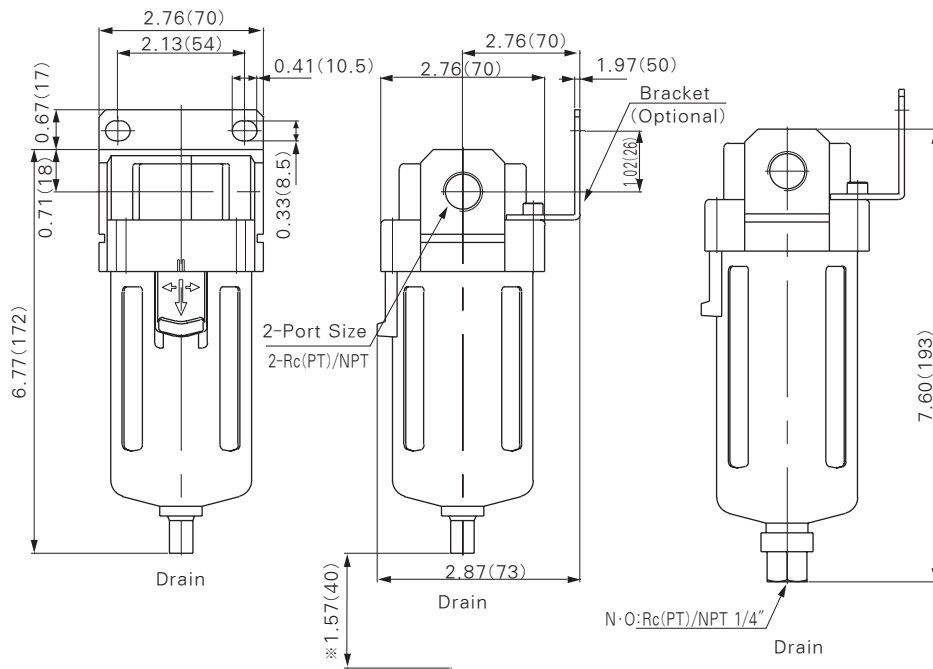

TAD

PER

EP

Series PF

Dimensions

inch(mm)

PF 2000

PF 3000

Dimensions

inch(mm)

PF 4000

* Maintenance Space

With Auto Drain(Float type)

- PC
- PF
- PFH
PFU
- PR
- PL
- PW
- SH
- TDF
- TAD
- PER
- EP

PF5000

Auto Drain Type