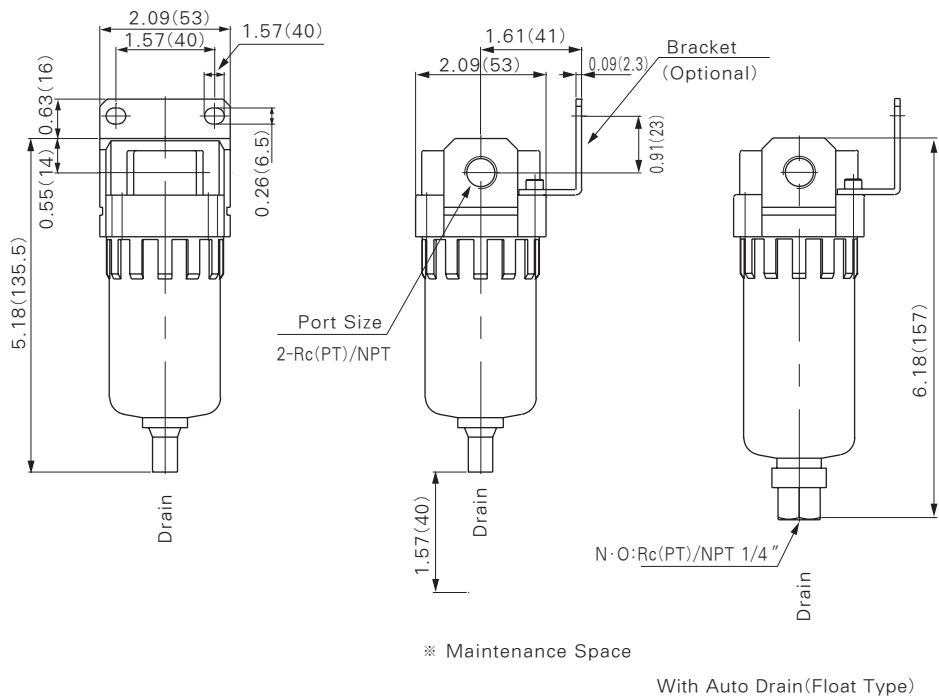

TAD

PER

EP

Series PF

Dimensions

inch(mm)

PF 2000

PF 3000

Dimensions

inch(mm)

PF 4000

* Maintenance Space

With Auto Drain(Float type)

- PC
- PF
- PFH
PFU
- PR
- PL
- PW
- SH
- TDF
- TAD
- PER
- EP

PF5000

Auto Drain Type